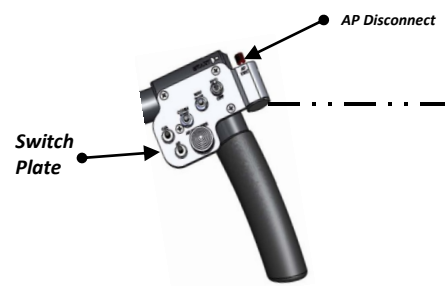

HAP-100 AP Controller

Electronic Flight Instrument System

OR

this

Note: Attitude gyro input not required for VFR

Digital Flight Computer