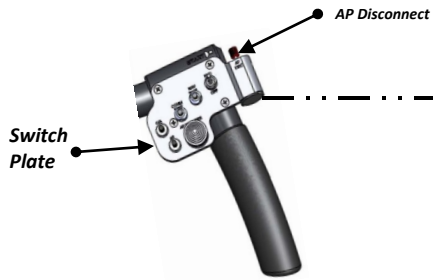

HFC-100 AP Controller

OR

Electronic Flight Instrument System

this

Switch Plate

Digital Flight Computer

Battery Master Switch

AP Master Switch

SCAS Series Actuators

Roll Servo

Pitch Servo

Note: Attitude gyro input not required for VFR